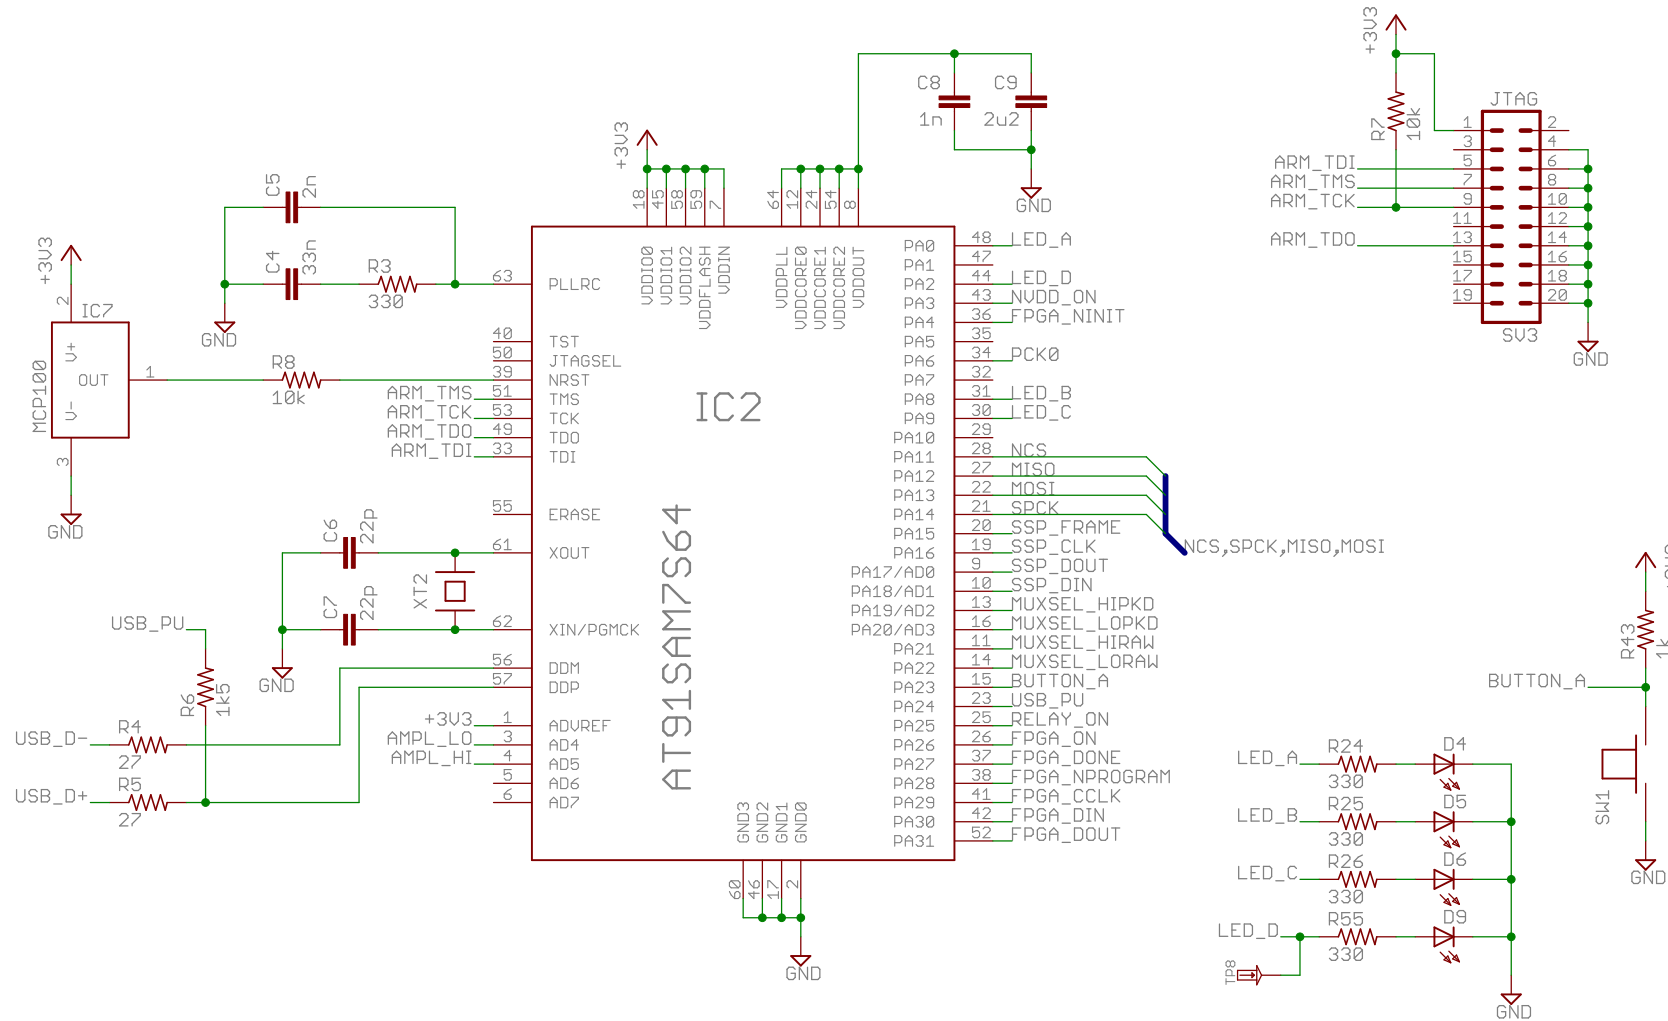

power and bypass	
proxmark3	
27/02/2010 2:39:54 p.m.	
Sheet: 1/5	

ARM micro and support	
proxmark3	
27/02/2010 2:39:54 p.m.	
Sheet: 3/5	

proxmark3

27/02/2010 2:39:54 p.m.

Sheet: 4/5