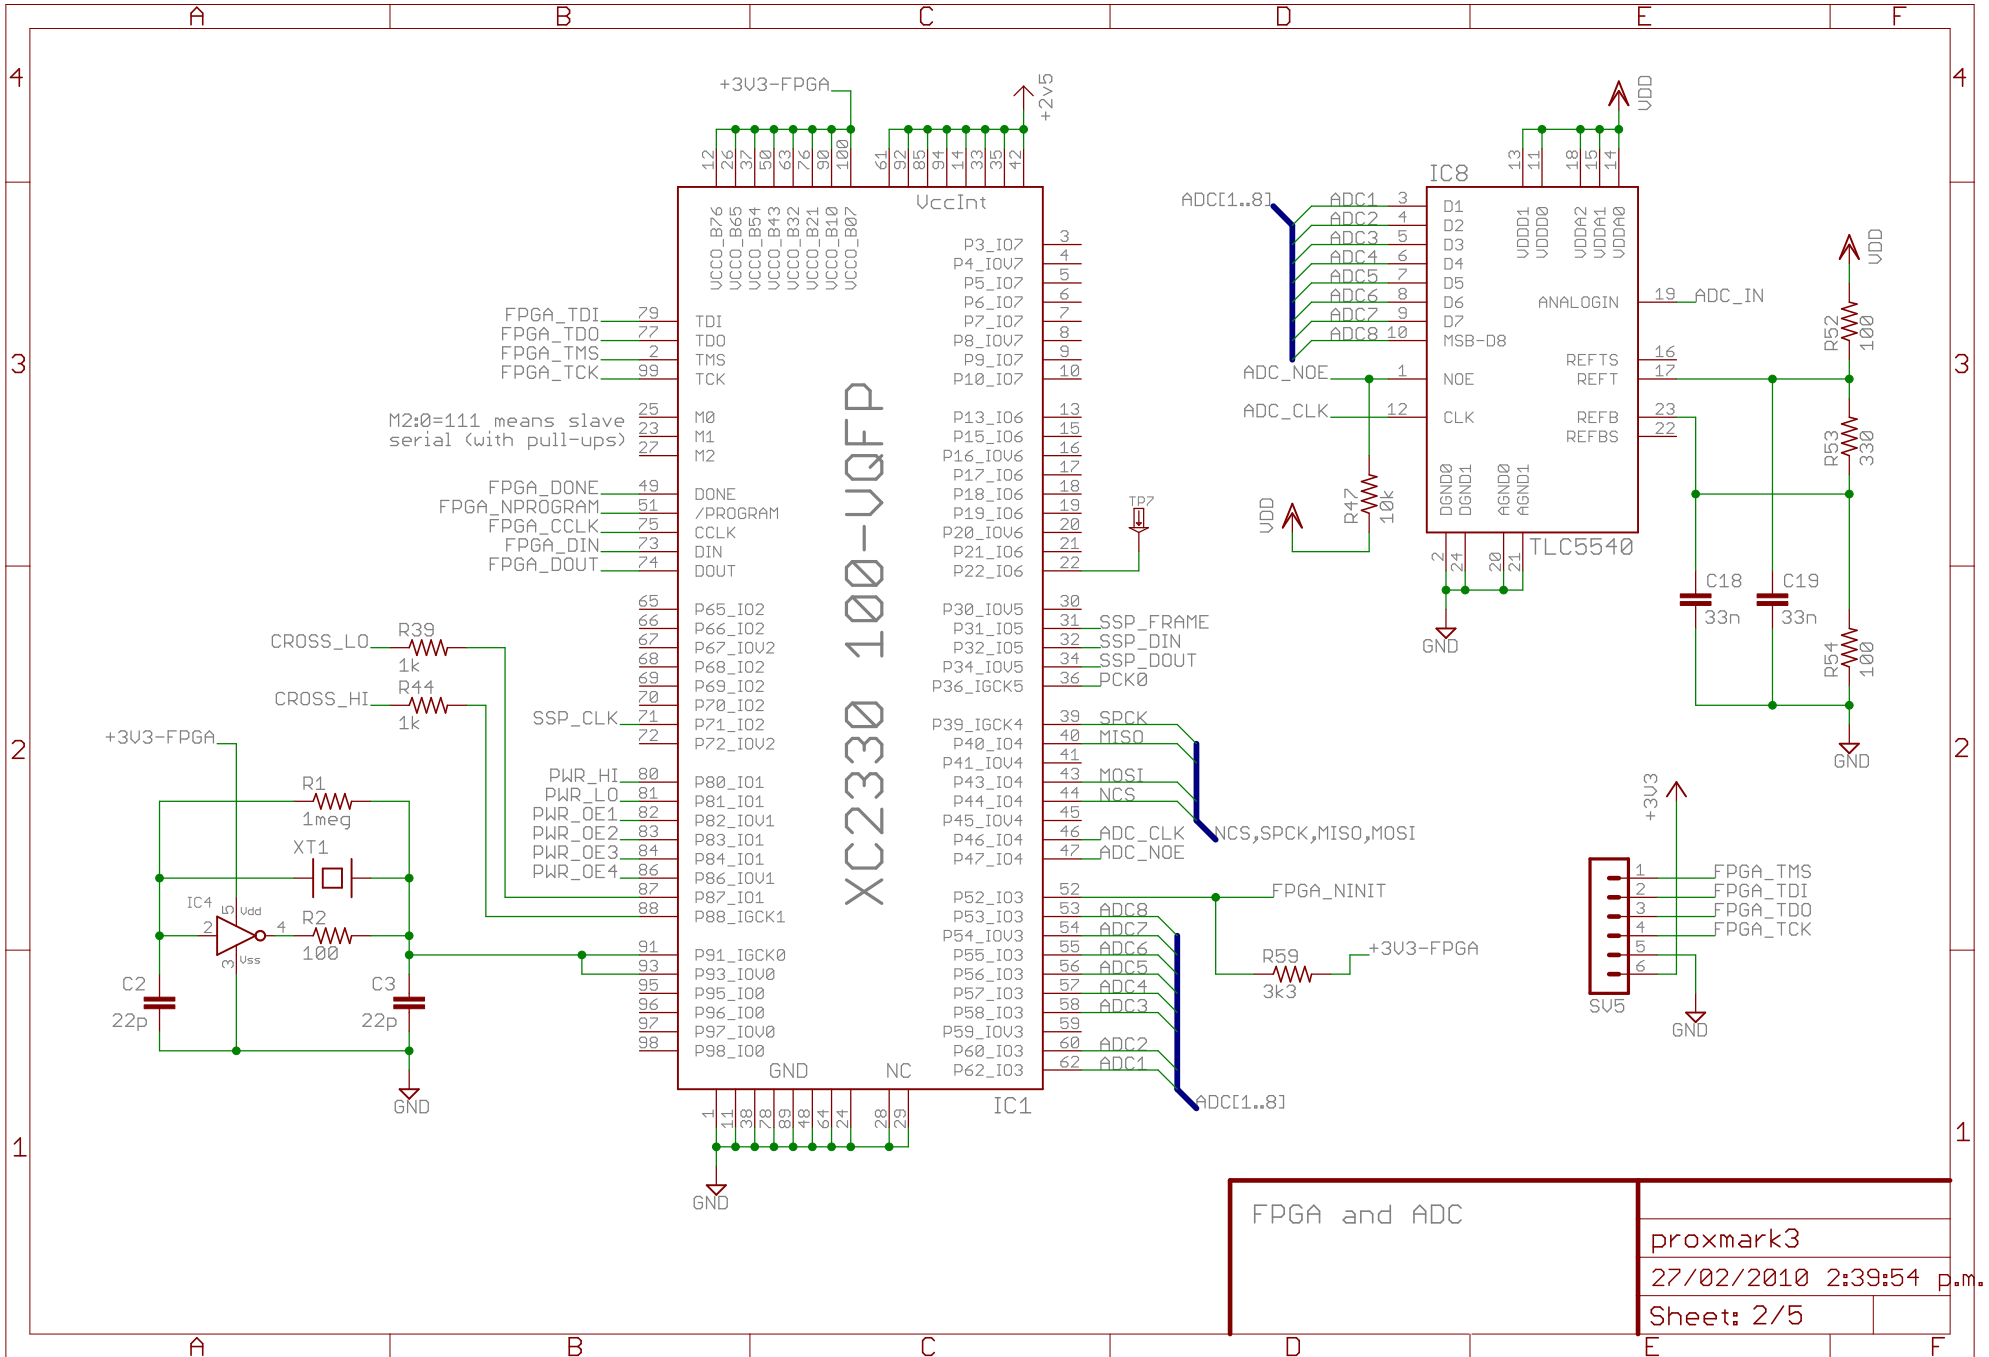

power and bypass	
proxmark3	
27/02/2010 2:39:54 p.m.	
Sheet: 1/5	

ARM micro and support	
proxmark3	
27/02/2010 2:39:54 p.m.	
Sheet: 3/5	

proxmark3

27/02/2010 2:39:54 p.m.

Sheet: 4/5