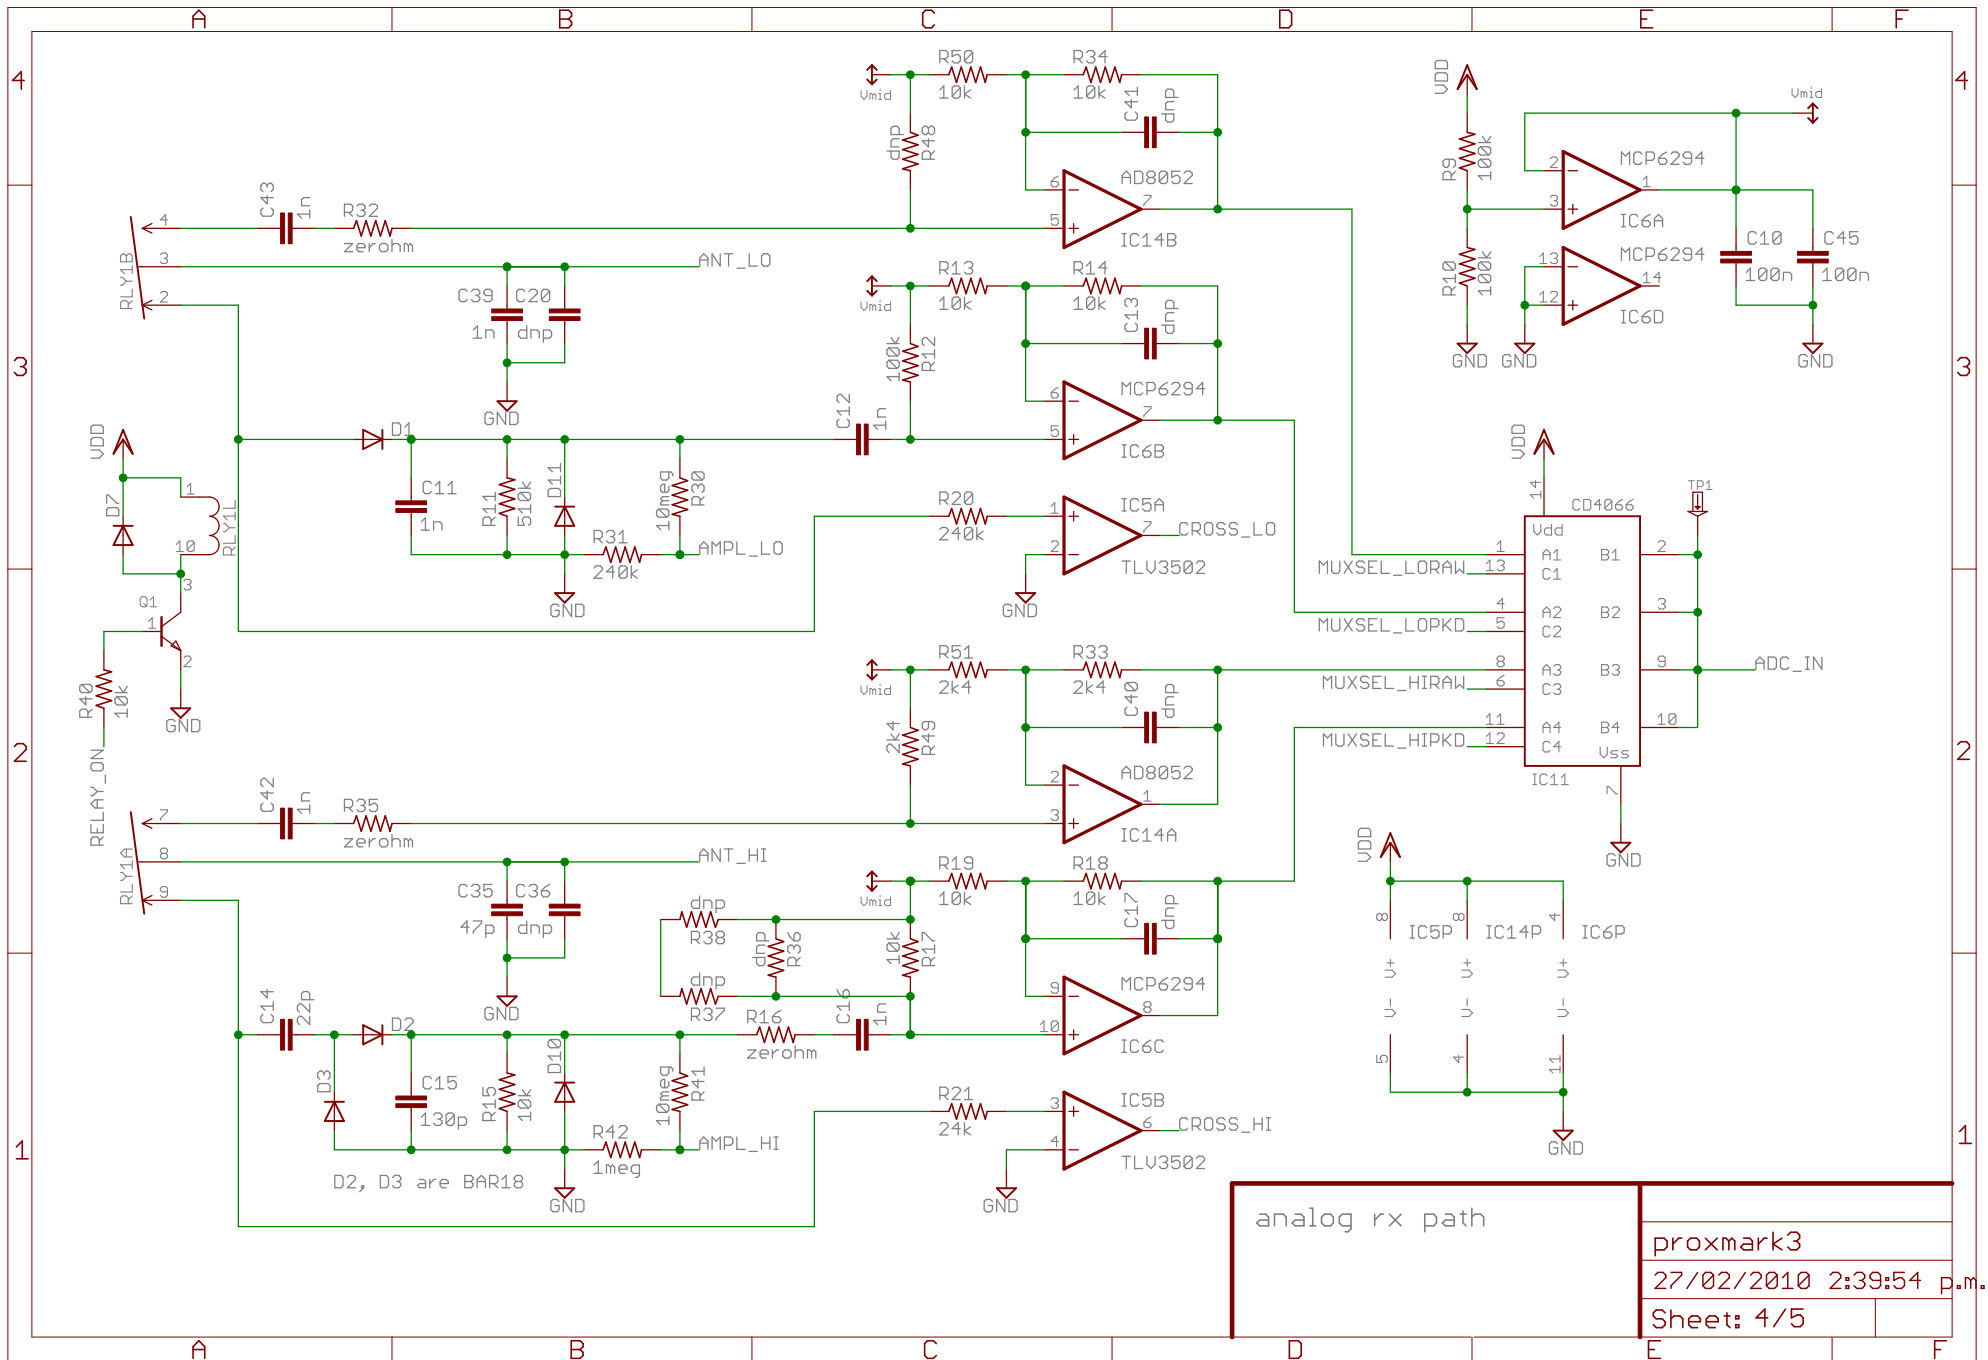

power and bypass	
proxmark3	
27/02/2010 2:39:54 p.m.	
Sheet: 1/5	

ARM micro and support	
proxmark3	
27/02/2010 2:39:54 p.m.	
Sheet: 3/5	

proxmark3

27/02/2010 2:39:54 p.m.

Sheet: 4/5